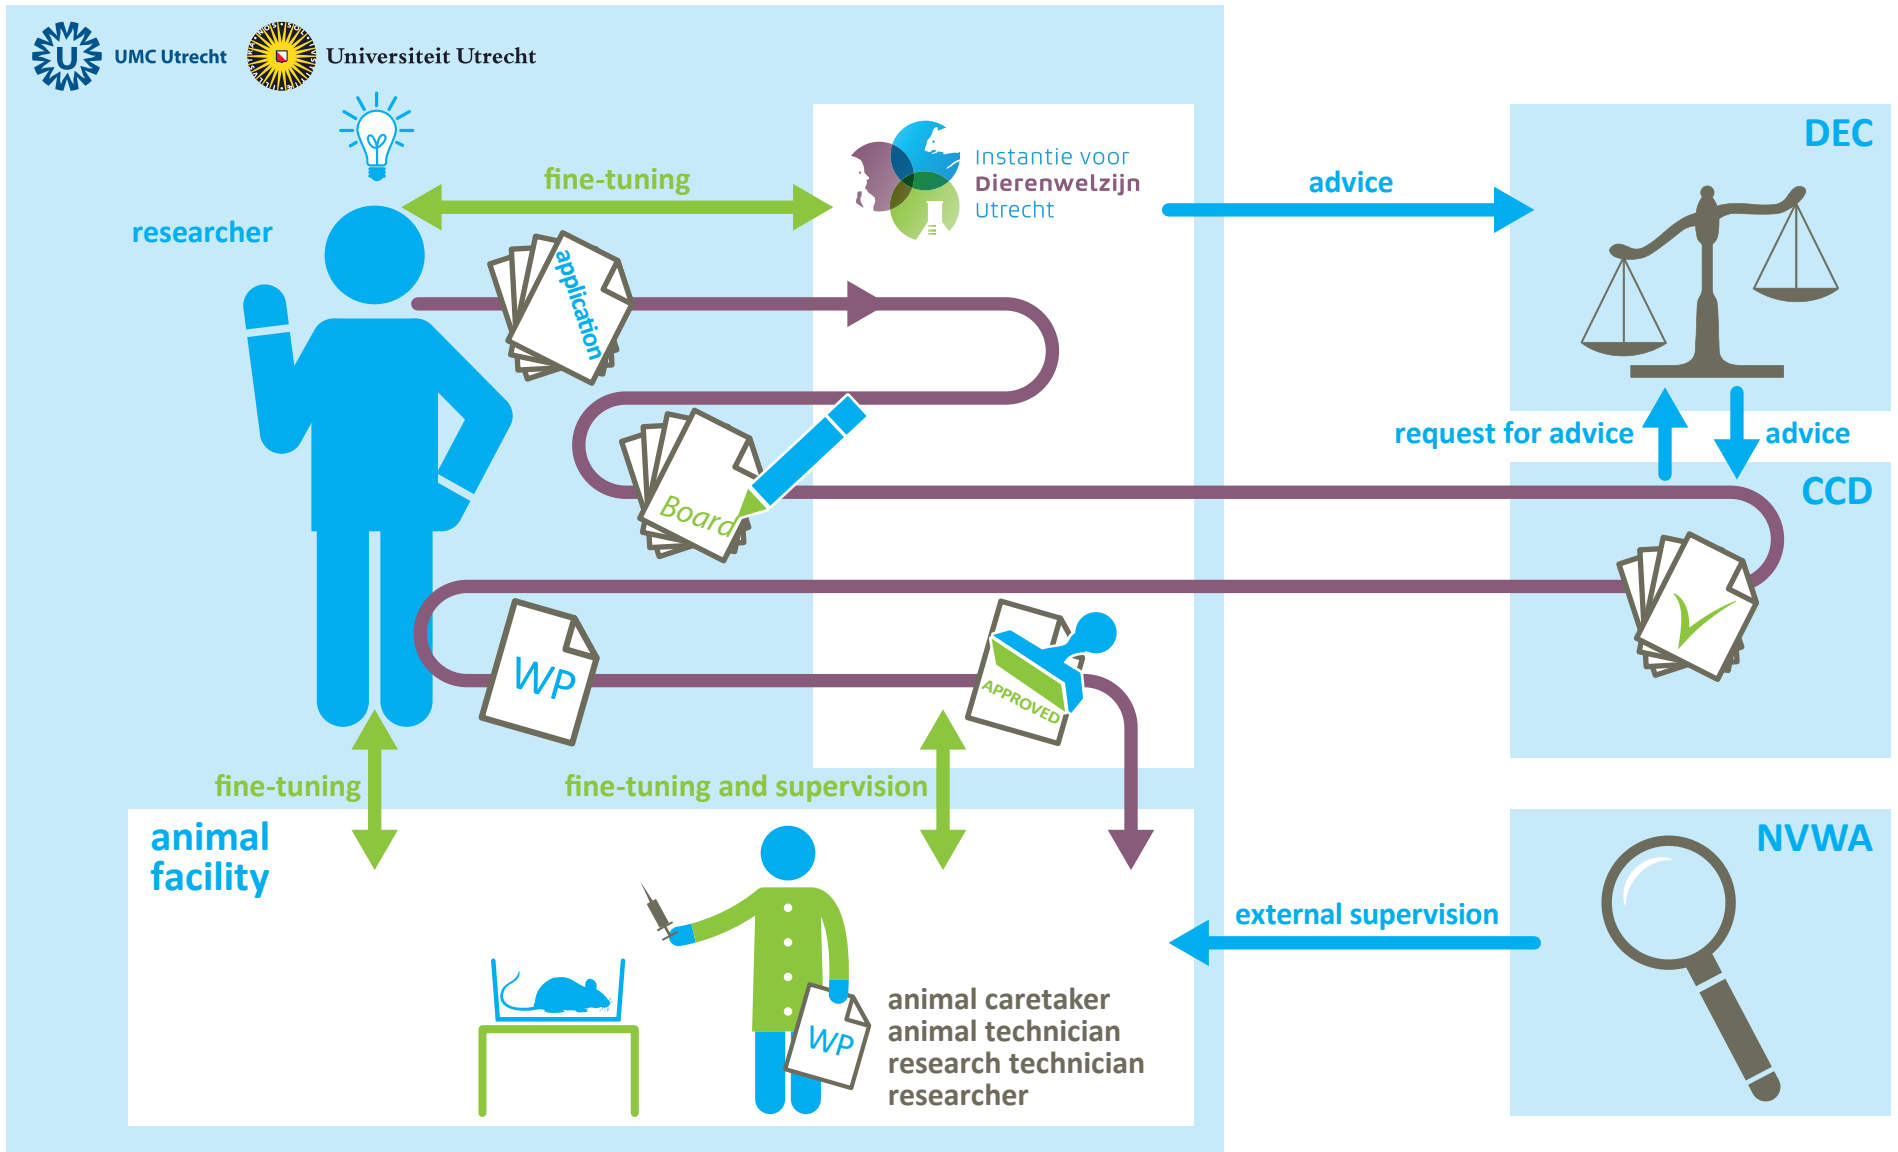

# From idea to animal experiment

Instantie voor Dierenwelzijn Utrecht = Animal Welfare Body Utrecht, wp = work protocol, DEC = Animal Ethics Committee, CCD = Central Authority for Scientific Procedures on Animals, NVWA = Netherlands Food and Consumer Product Safety Authority